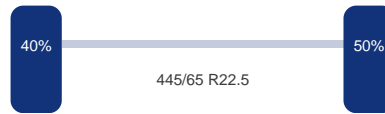

Asconfiguratie

Assen

Aantal assen:	2
Configuratie:	2 Assen

DINGEMANSE

TRUCKS & TRAILERS

As 1

Positie: Voor
Merk: Traylor
Vering: Bladveer
Remmen: Remtrommel
Bandenmaat: 445/65 R22.5

As 2

Positie: Achter
Merk: Traylor
Vering: Bladveer
Remmen: Remtrommel
Bandenmaat: 445/65 R22.5

Omschrijving

Traylor aluminum tipper trailer, Capacity aprox. 23000 liters, Box dimensions 730x250x130 cm, Loading height 147 cm, Year of construction 1992, Tire size 445/65R22.5, Traylor axles, Steel suspension, Drum brakes, Shipment dimensions 835x250x360 cm