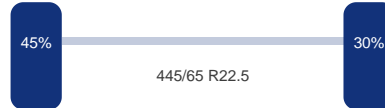

Asconfiguratie

Assen

Aantal assen:	2
Configuratie:	2 Assen

DINGEMANSE

TRUCKS & TRAILERS

As 1

Positie: Voor
Merk: Traylor
Vering: Bladveer
Remmen: Remtrommel
Bandenmaat: 445/65 R22.5

As 2

Positie: Achter
Merk: Traylor
Vering: Bladveer
Remmen: Remtrommel
Bandenmaat: 445/65 R22.5

Omschrijving

Traylor aluminum tipper trailer, Capacity aprox. 23000 liters, Box dimensions 730x250x130 cm, Loading height 147 cm, Year of construction 1992, Tire size 445/65R22.5, Traylor axles, Steel suspension, Drum brakes, Shipment dimensions 835x250x360 cm