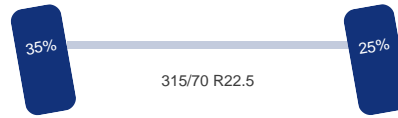

Assen

Aantal aangedreven assen: 1

As 1

Stuuras: Ja
Positie: Voor
Vering: Bladveer
Bandenmaat: 315/70 R22.5

As 2

Positie: Middel
Vering: Lucht
Liftas: Ja
Bandenmaat: 315/70 R22.5

As 3

Aangedreven: Ja
Positie: Achter
Vering: Lucht
Dubbellucht: Ja
Sper: Ja
Bandenmaat: 315/70 R22.5

Omschrijving

RIGHT-HAND DRIVE // NON-EU VEHICLE, REQUIRES CUSTOMS CLEARANCE // Euro 6, AdBlue, 6x2, Diff. lock, Automatic gearbox, Steel suspension front / Air suspension rear, Axle lift (2nd), High roof cabin, 2 Beds, Air conditioning, Night heater, Refrigerator, Digital tachograph, Shipment dimensions 630x250x400 cm