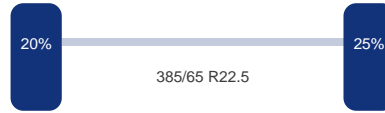

As 3

Merk: Bpwecoplus
Vering: Lucht
Remmen: Remschrijven
Bandenmaat: 385/65 R22.5

Omschrijving

Aluminium tipper trailer, Capacity ~ 59 m³, Loading capacity 1125x250x210 cm, Loading height 130 cm, Tarpaulin, ABS, Alloy wheels, BPW Eco Plus axles, Disc brakes, Air suspension, 385/65R22.5 tires, Shipment dimensions 1170x250x365 cm