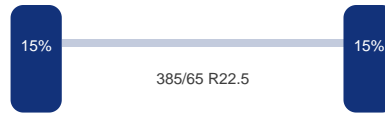

DINGEMANSE

TRUCKS & TRAILERS

Merk: Bpwecoplus
Vering: Lucht
Remmen: Remschrijven
Bandenmaat: 385/65 R22.5

As 2

Merk: Bpwecoplus
Vering: Lucht
Remmen: Remschrijven
Bandenmaat: 385/65 R22.5

As 3

Merk: Bpwecoplus
Vering: Lucht
Remmen: Remschrijven
Bandenmaat: 385/65 R22.5

Omschrijving

Aluminium tipper trailer, Capacity ~ 59 m³, Loading capacity 1125x250x210 cm, Loading height 130 cm, Tarpaulin, ABS, Alloy wheels, BPW Eco Plus axles, Disc brakes, Air suspension, 385/65R22.5 tires, Shipment dimensions 1170x250x365 cm