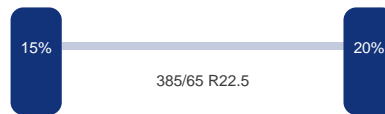

As 3

Merk: Bpwecoplus
Vering: Lucht
Remmen: Remschrijven
Bandenmaat: 385/65 R22.5

Omschrijving

Aluminium tipper trailer, Capacity ~ 59 m³, Loading capacity 1125x250x210 cm, Loading height 130 cm, Tarpaulin, ABS, Alloy wheels, BPW Eco Plus axles, Disc brakes, Air suspension, 385/65R22.5 tires, Shipment dimensions 1170x250x365 cm