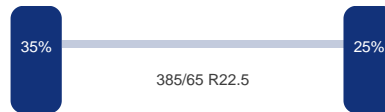

As 3

Merk: Bpwecoplus
Vering: Lucht
Remmen: Remtrommel
Bandenmaat: 385/65 R22.5

Omschrijving

NON-DUTY FREE VEHICLE, REQUIRES CUSTOMS CLEARANCE // 3-axle curtain side trailer, Internal dimensions: 1360x245x275 cm, (approx. 91 m³), Floor height 120 cm, Max. gross trailer weight 39000 kg, ABS, BPW Eco Plus axles, Air suspension, Drum brakes, Shipment dimensions: 1380x255x390 cm.