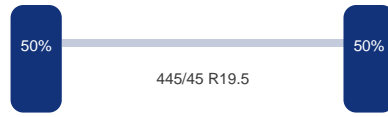

Aantal assen:	3
---------------	---

As 1

DINGEMANSE

TRUCKS & TRAILERS

Merk: Saf
Vering: Lucht
Remmen: Remschijven
Bandenmaat: 445/45 R19.5

As 2

Merk: Saf
Vering: Lucht
Remmen: Remschijven
Bandenmaat: 445/45 R19.5

As 3

Merk: Saf
Vering: Lucht
Remmen: Remschijven
Bandenmaat: 445/45 R19.5

Omschrijving

3-axle Mega curtain side trailer with sliding roof, Internal dimensions : 1360x248x290 cm (approx. 98 m3), Floor height 105 cm, Max. gross trailer weight 39000 kg, SAF axles, Disc brakes, Shipment dimensions 1390x250x400 cm.