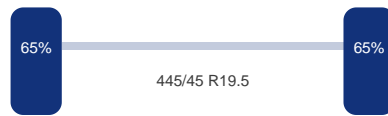

Aantal assen:	3
---------------	---

As 1

DINGEMANSE

TRUCKS & TRAILERS

Merk: Saf
Vering: Lucht
Remmen: Remschijven
Bandenmaat: 445/45 R19.5

As 2

Merk: Saf
Vering: Lucht
Remmen: Remschijven
Bandenmaat: 445/45 R19.5

As 3

Merk: Saf
Vering: Lucht
Remmen: Remschijven
Bandenmaat: 445/45 R19.5

Omschrijving

3-axle Mega curtain side trailer with sliding roof, Internal dimensions : 1360x248x290 cm (approx. 98 m3), Floor height 105 cm, Max. gross trailer weight 39000 kg, SAF axles, Disc brakes, Shipment dimensions 1390x250x400 cm.