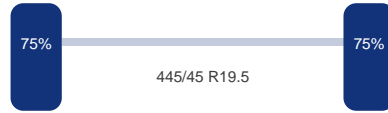

Aantal assen:	3
---------------	---

As 1

DINGEMANSE

TRUCKS & TRAILERS

Merk: Saf
Vering: Lucht
Remmen: Remschijven
Bandenmaat: 445/45 R19.5

As 2

Merk: Saf
Vering: Lucht
Remmen: Remschijven
Bandenmaat: 445/45 R19.5

As 3

Merk: Saf
Vering: Lucht
Remmen: Remschijven
Bandenmaat: 445/45 R19.5

Omschrijving

3-axle Mega curtain side trailer with sliding roof, Internal dimensions : 1360x248x290 cm (approx. 98 m3), Floor height 105 cm, Max. gross trailer weight 39000 kg, SAF axles, Disc brakes, Shipment dimensions 1390x250x400 cm.