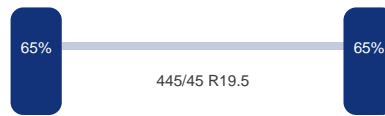

Omschrijving

3-axle Mega curtain side trailer with sliding roof, Internal dimensions : 1360x248x290 cm (approx. 98 m3), Floor height 105 cm, Max. gross trailer weight 39000 kg, SAF axles, Disc brakes, Shipment dimensions 1390x250x400 cm.