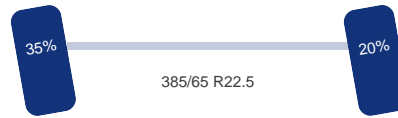

Stuuras:	Ja
Positie:	Achter
Vering:	Lucht
Liftas:	Ja
Bandenmaat:	385/65 R22.5

Omschrijving

Hyva type 20.65S container hook, Capacity 20 tons, Year of construction 2019 // Truck 6x2, Euro 6, AdBlue, Automatic gearbox, Diff. lock, Front steel suspension, Rear air suspension, 3rd axle lift and steer axle, Rockinger hitch, Sleep cabin, 1 bed, Coolbox, Aiconditioning, Digital tachograph, Shipment dimensions 950x250x365 cm